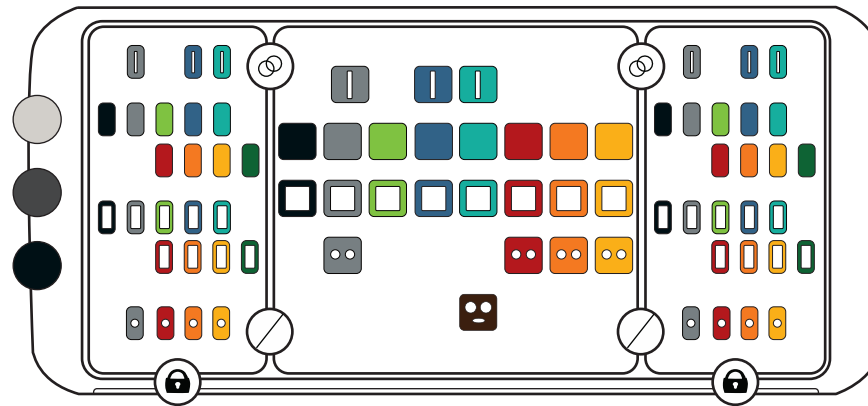

PLEASE NOTE:

- Confidential Paper comes complete with one divider.
- Confidential Paper can **only** be located at the sides.
- Cups /Liquids aperture comes complete with two dividers as standard.
- Cups/Liquids apertures may **only** be located in the middle.

Please **tick** the applicable circles/boxes

Please **circle** the applicable aperture(s)

KEY:

Bin Body Options

- Light Grey Bin Body
- Anthracite Grey Bin Body
- Black Bin Body

Optional Kits

- Lock Kit
- Connector Kit (To connect the apertures)
- Divider Kit (To separate waste streams)

Aperture Options

- Paper Aperture
- Closed Top Aperture
- Open Top Aperture
- Cans/Bottles Aperture
- Cups & Liquids Aperture

Additional comment(s) below...