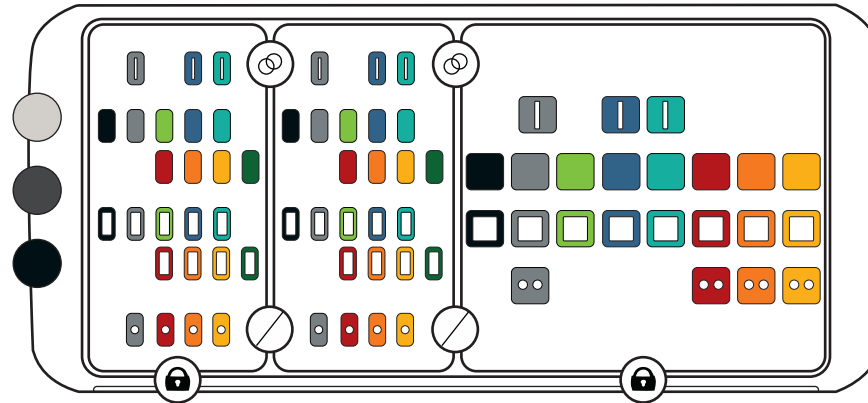

PLEASE NOTE:

- Confidential Paper comes complete with one divider.
- Confidential Paper can **only** be located at the sides.
- Cups /Liquids aperture comes complete with two dividers as standard.
- Cups/Liquids apertures may **only** be located in the middle.

Please **tick** the applicable circles/boxes

Please **circle** the applicable aperture(s)

KEY:

Bin Body Options

- Light Grey Bin Body
- Anthracite Grey Bin Body
- Black Bin Body

Optional Kits

- Lock Kit
- Connector Kit (To connect the apertures)
- Divider Kit (To separate waste streams)

Aperture Options

- Paper Aperture
- Closed Top Aperture
- Open Top Aperture
- Cans/Bottles Aperture
- Cups & Liquids Aperture

Additional comment(s) below...