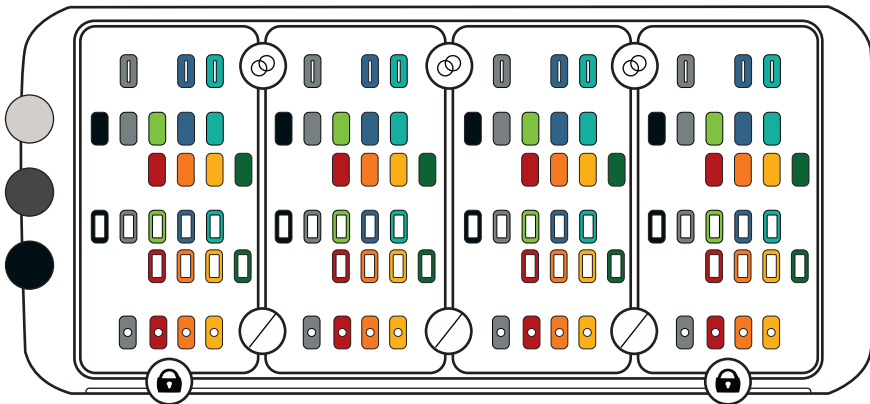

PLEASE NOTE:

- Confidential Paper comes complete with one divider.
- Confidential Paper can **only** be located at the sides.
- Cups /Liquids aperture comes complete with two dividers as standard.
- Cups/Liquids apertures may **only** be located in the middle.

Please **tick** the applicable circles/boxes

Please **circle** the applicable aperture(s)

KEY:

Bin Body Options

- Light Grey Bin Body
- Anthracite Grey Bin Body
- Black Bin Body

Optional Kits

- Lock Kit
- Connector Kit (To connect the apertures)
- Divider Kit (To separate waste streams)

Aperture Options

- Paper Aperture
- Closed Top Aperture
- Open Top Aperture
- Cans/Bottles Aperture
- Cups & Liquids Aperture

Additional comment(s) below...