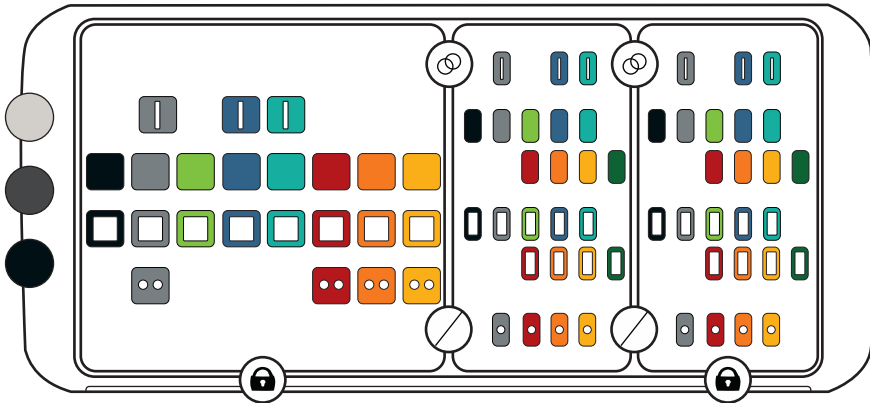

PLEASE NOTE:

- Confidential Paper comes complete with one divider.
- Confidential Paper can **only** be located at the sides.
- Cups /Liquids aperture comes complete with two dividers as standard.
- Cups/Liquids apertures may **only** be located in the middle.

Please **tick** the applicable circles/boxes

Please **circle** the applicable aperture(s)

KEY:

Bin Body Options

- Light Grey Bin Body
- Anthracite Grey Bin Body
- Black Bin Body

Optional Kits

- Lock Kit
- Connector Kit (To connect the apertures)
- Divider Kit (To separate waste streams)

Aperture Options

- Paper Aperture
- Closed Top Aperture
- Open Top Aperture
- Cans/Bottles Aperture
- Cups & Liquids Aperture

Additional comment(s) below...