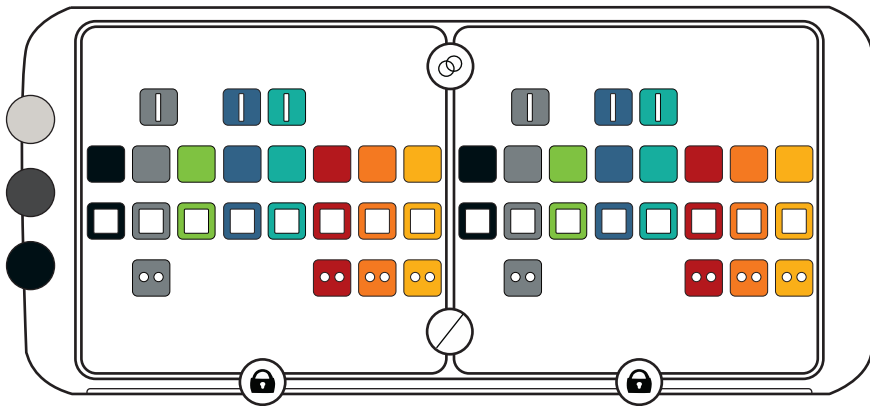

PLEASE NOTE:

- Confidential Paper comes complete with one divider.
- Confidential Paper can **only** be located at the sides.
- Cups /Liquids aperture comes complete with two dividers as standard.
- Cups/Liquids apertures may **only** be located in the middle.

Please **tick** the applicable circles/boxes

Please **circle** the applicable aperture(s)

KEY:

Bin Body Options

- Light Grey Bin Body
- Anthracite Grey Bin Body
- Black Bin Body

Optional Kits

- Lock Kit
- Connector Kit (To connect the apertures)
- Divider Kit (To separate waste streams)

Aperture Options

- Paper Aperture
- Closed Top Aperture
- Open Top Aperture
- Cans/Bottles Aperture
- Cups & Liquids Aperture

Additional comment(s) below...